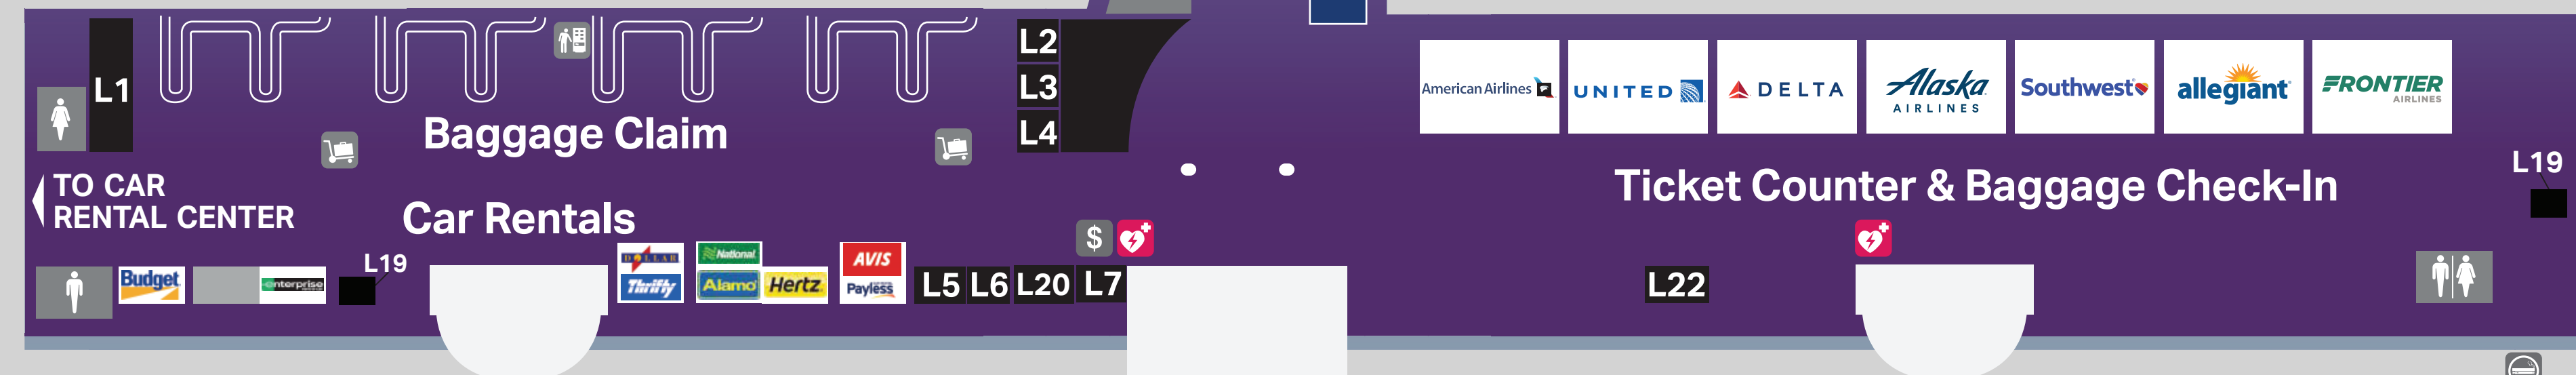

UPPER LEVEL

SHOPPING

- | LOWER LEVEL | UPPER LEVEL |
|---|---|
| L14 Information Desk/
Visit El Paso Shop | U2 El Paso Marketplace |
| L21 Plaza News -
Welcome to 915
CVS Kiosk | U5 iStore |
| | U6 Benefit Cosmetics Kiosk |
| | U9 Sun City Travel/ Explore El Paso |
| | U13 Heritage Booksellers News and Gifts |
| | U20 CNBC Kiosk |

FOOD & BEVERAGE

- | LOWER LEVEL | UPPER LEVEL |
|--------------------------|------------------------------------|
| L19 Border Bar and Bites | U1 Starbucks |
| L15 Black Mesa Coffee | U3 The Standard Star Kicthen & Bar |
| | U4 Vending Machines |
| | U8 PGA Tour Grill |
| | U10 19th Hole |
| | U14 Starbucks |
| | U15 Schlotzsky's - Cinnabon |
| | U16 Slice Pizza |
| | U17 Tia's Mexican |

LOWER LEVEL

LEGEND OF SYMBOLS

- Restrooms
- Family/Special Needs Restroom
- Nursing Room
- Service Animal Relief Area
- ATM
- smartcarte
- Automatic External Defibrillator
- Elevators
- Escalators
- Outdoor Seating
- Designated Smoking Area
- Vending Machines

SERVICES & INFORMATION

- LOWER LEVEL**
- L1 American Airlines Baggage Service Office
 - L2 Southwest Baggage Service Office
 - L3 Delta Baggage Service Office
 - L4 United Baggage Service Office
 - L5 Military Assistance Desk
 - L6 Medal of Honor Display
 - L7 Ground Transportation Waiting Area
 - L9 Shoeshine
 - L10 The Beacon Room
 - L12 La Placita Conference Room
 - L14 Information Desk/Visit El Paso Shop
 - L16 Police / Lost and Found
 - L17 ELP Video Wall
 - L18 Fresh Flower Kiosk
 - L19 Healthy Vending
 - L20 Melek Financial Service
 - L22 Cash to Card Kiosk
- UPPER LEVEL**
- U7 Shoeshine
 - U19 ELP Junior Pilots Lounge